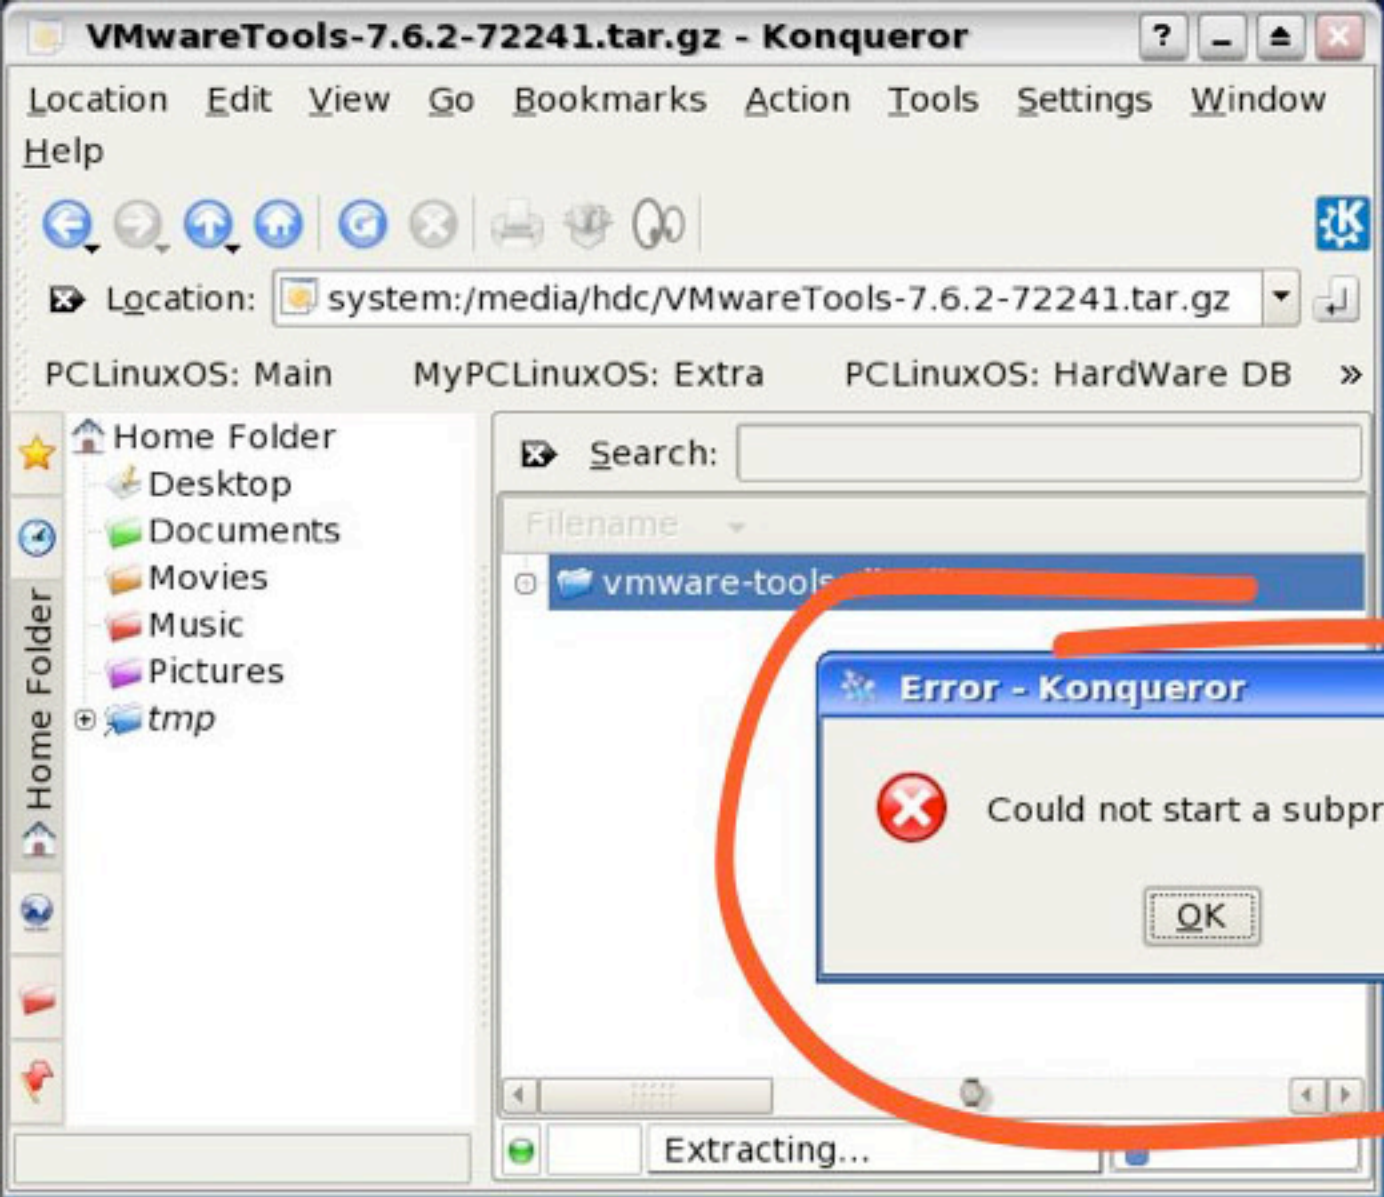

Password

Password (again)

Cancel Authentication method No password Next

My Computer

Trash

**Buttons overlapping**

From dragging a folder from an archive